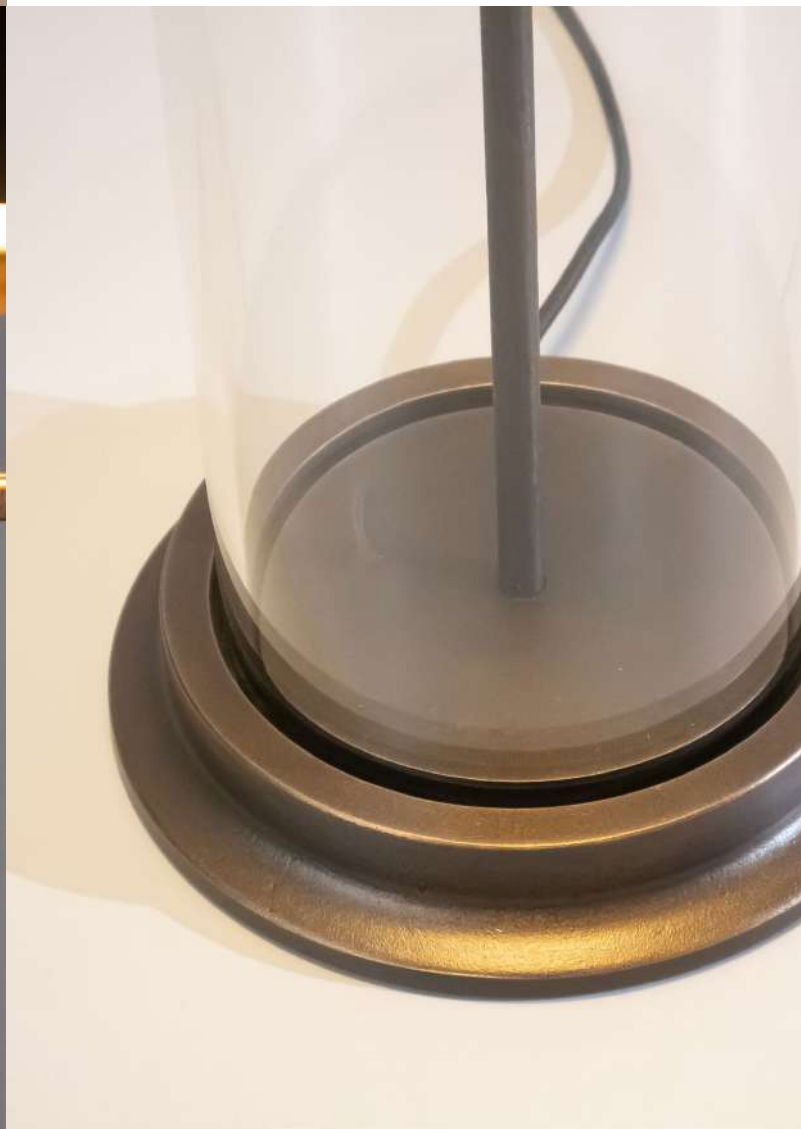

EBE GLASS

Floor lamp

Technical informations

Floor lamp with structure in transparent pyrex glass. Base in cast bronze. Dome and elements in bronze with extra-clear glass inner diffuser. Touch switch. LED bulb designed and produced by Lorenzo Tondelli.

lorenzotondelli.com